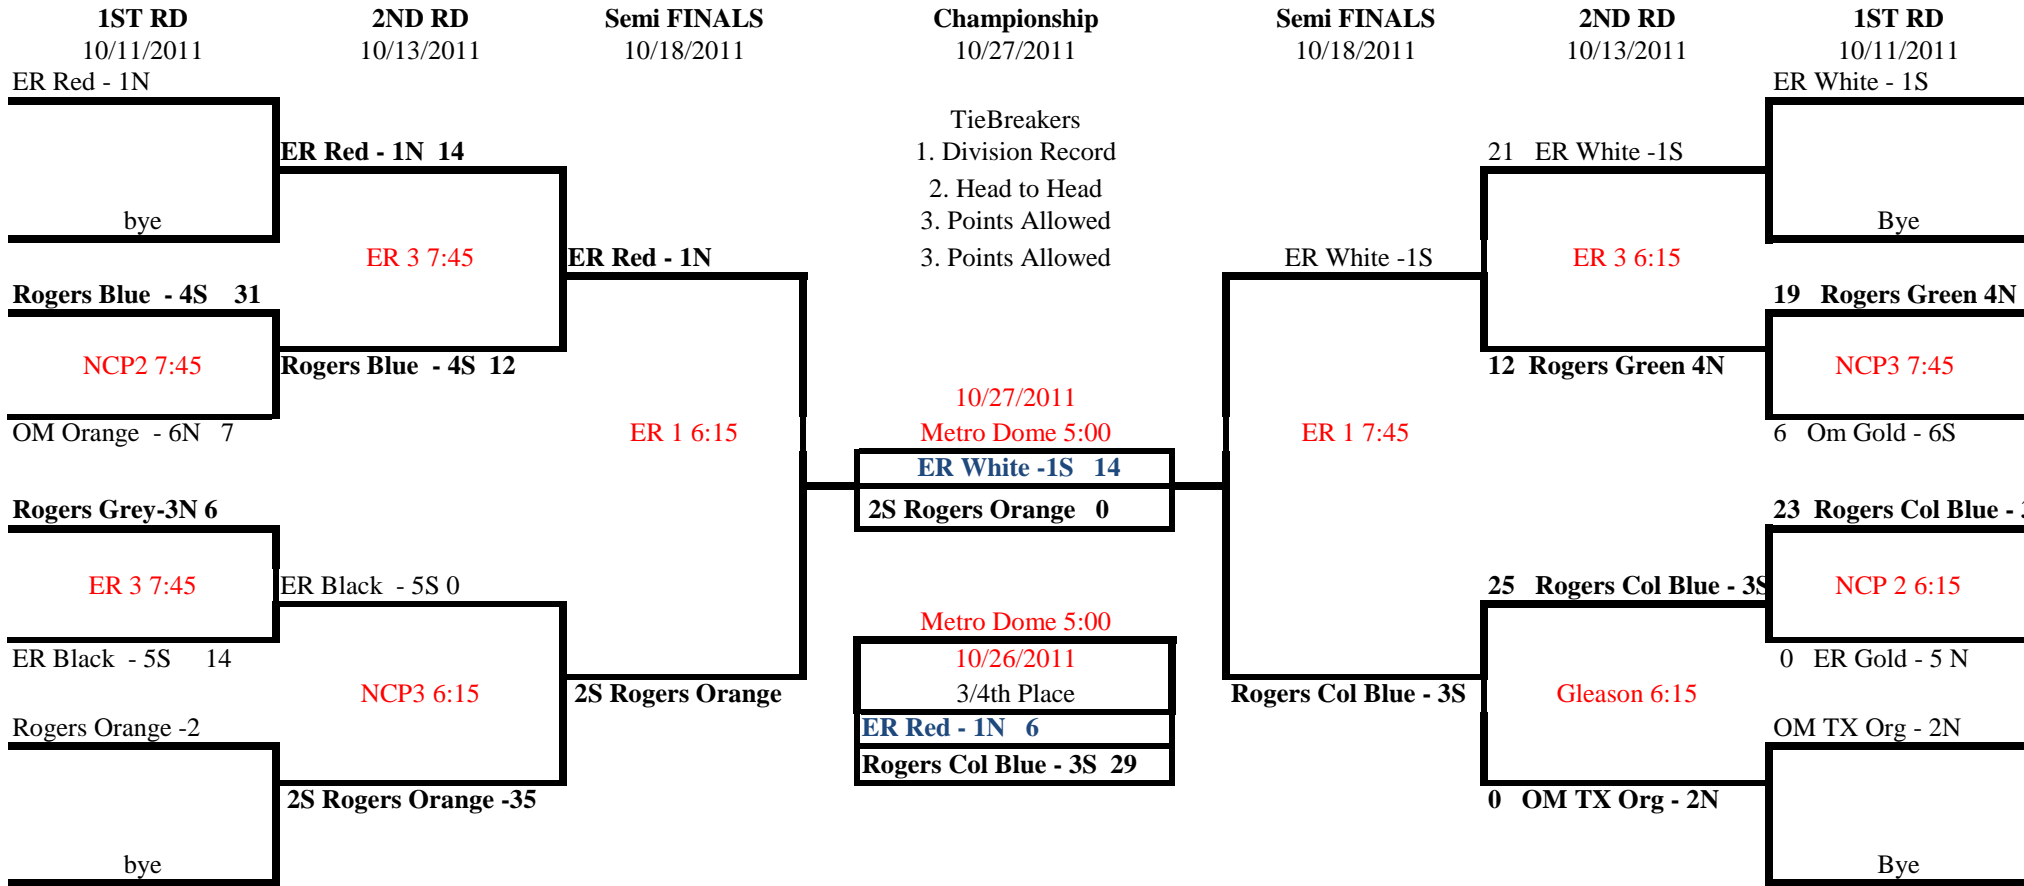

4th grade 2011 Playoff Schedule

Seed	North	South
1	ER Red	ER White
2	OM TX Org	Rogers Orange
3	Rogers Grey	Rogers Col Blue
4	Rogers Green	Rogers Blue
5	ER Gold	ER Black
6	OM Orange	Om Gold

6th grade 2011 Playoff Schedule